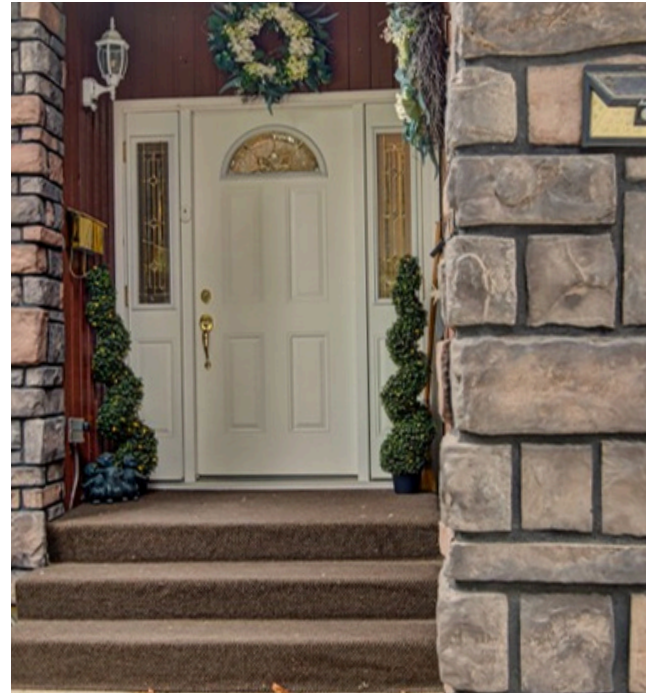

HACKETT STONE

Hackett has continuously been one of the most utilized and installed stone profiles in the business.

Stone Specifications:

Length: 4.5" - 15.5"

Height: 2" - 9.5"

Thickness: 0.75" - 1.5"

Corner Return: 7.5" -9.5" long / 2" short