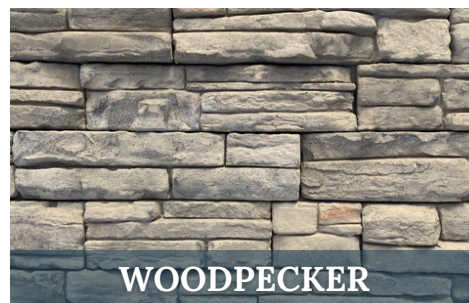

Corner Return: 6" - 9" long 2" short

INNOVATIVE
STONECRAFT

RUSTIC QUICKFIT COLLECTION

Profile: Rustic Quickfit

Colour: Avalanche

RUSTIC QUICKFIT

A flat stone, but still possess the detail that captures the naturalistic characteristics of the environment.